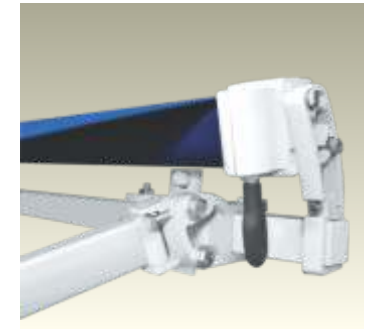

Nio Side View