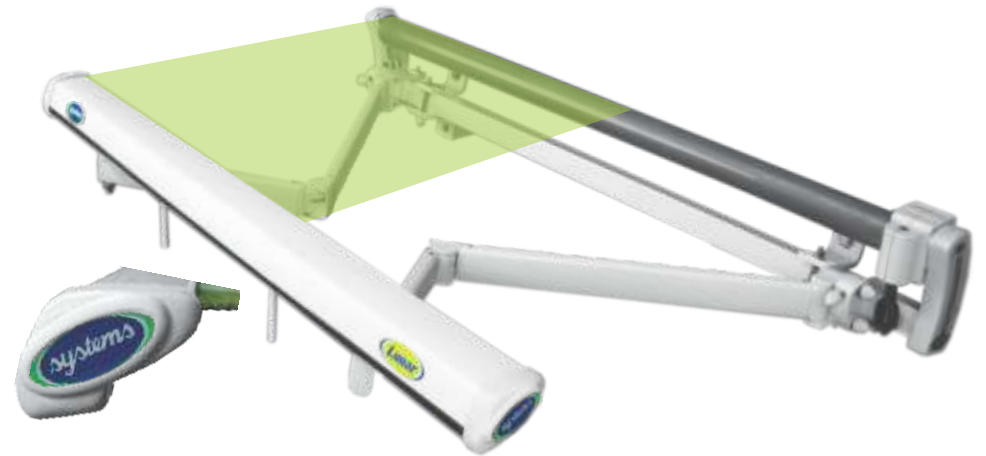

Lunar

systems®
#loveforsun

The new awning system, meets the highest standards

Introducing the LUNAR Retractable arm awning in its new avatar with excellent strength, finish and durability. Designed and engineered as per contemporary awning components manufactured and accepted globally, the LUNAR components are made with high strength extrusions cut and finished to size. High quality Dies are used to extrude the all new components for the Arm Shoulder, Side Plates, Wall Clamps and Front Bar. All LUNAR components are phosphated and powder coated white to give it a gleaming international look. Side plates, Tube endings and all bolts are covered with molded ABS caps that add beauty and compactness to the awning. Arm sizes available from 5 feet to 12 feet or 1.5 m - 3.5m for exports.

- Die Casted Components in Rich White powder coating .
- Stainless Steel Bolts .
- Full ABS Caps for Ends & Bolts .
- Strong Front Bar for better strength & balance.
- Stainless Steel Square Bar 100% Rust resistance.

The Only Awning in India with Special Extra Strong Arms with Stainless Steel Chain Anchoring.

Manual Drive