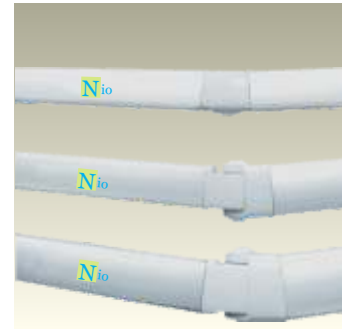

The new and trendy awning for versatile use

The Nio Retractable Awning is the new launch by Systems in 2017 . A model that has been re-engineered to become stronger and more durable is going to provide maintenance free operation for years. Manufactured using High Strength Aluminum Extruded & Gravity Die Casted components , the Nio Arms have been Re-Engineered and pre-tensioned with Stainless Steel chain anchoring providing strong arms with a robust design . Powder Coated in a pure white finish , it provides aesthetics that enhance any design or color of fabric that you choose .

- Extruded & Die Casted components.
- Pure White Powder Coated finish .
- Available in Sizes of 5' to 12' projection.
- 3 Year Warranty on Manufacturing Defects.

The Only Awnings in India with Extra Strong Arms with Chain Anchoring

Arms (5'-7'), (8'-10'), (11'-12')