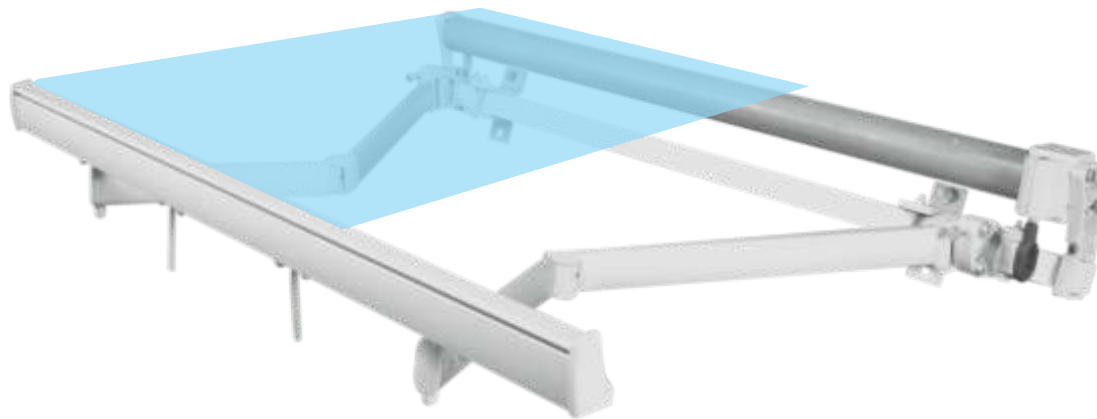

The new and trendy awning for versatile use

The Nio Retractable Awning is the new launch by Systems in 2017 . A model that has been re-engineered to become stronger and more durable is going to provide maintenance free operation for years. Manufactured using High Strength Aluminum Extruded & Gravity Die Casted components , the Nio Arms have been Re-Engineered and pre-tensioned with Stainless Steel chain anchoring providing strong arms with a robust design . Powder Coated in a pure white finish , it provides aesthetics that enhance any design or color of fabric that you choose .

- Extruded & Die Casted components.
- Pure White Powder Coated finish .
- Available in Sizes of 5' to 12' projection.
- 3 Year Warranty on Manufacturing Defects.

The Only Awnings in India with Extra Strong Arms with Chain Anchoring

Arms (5'-7'), (8'-10'), (11'-12')